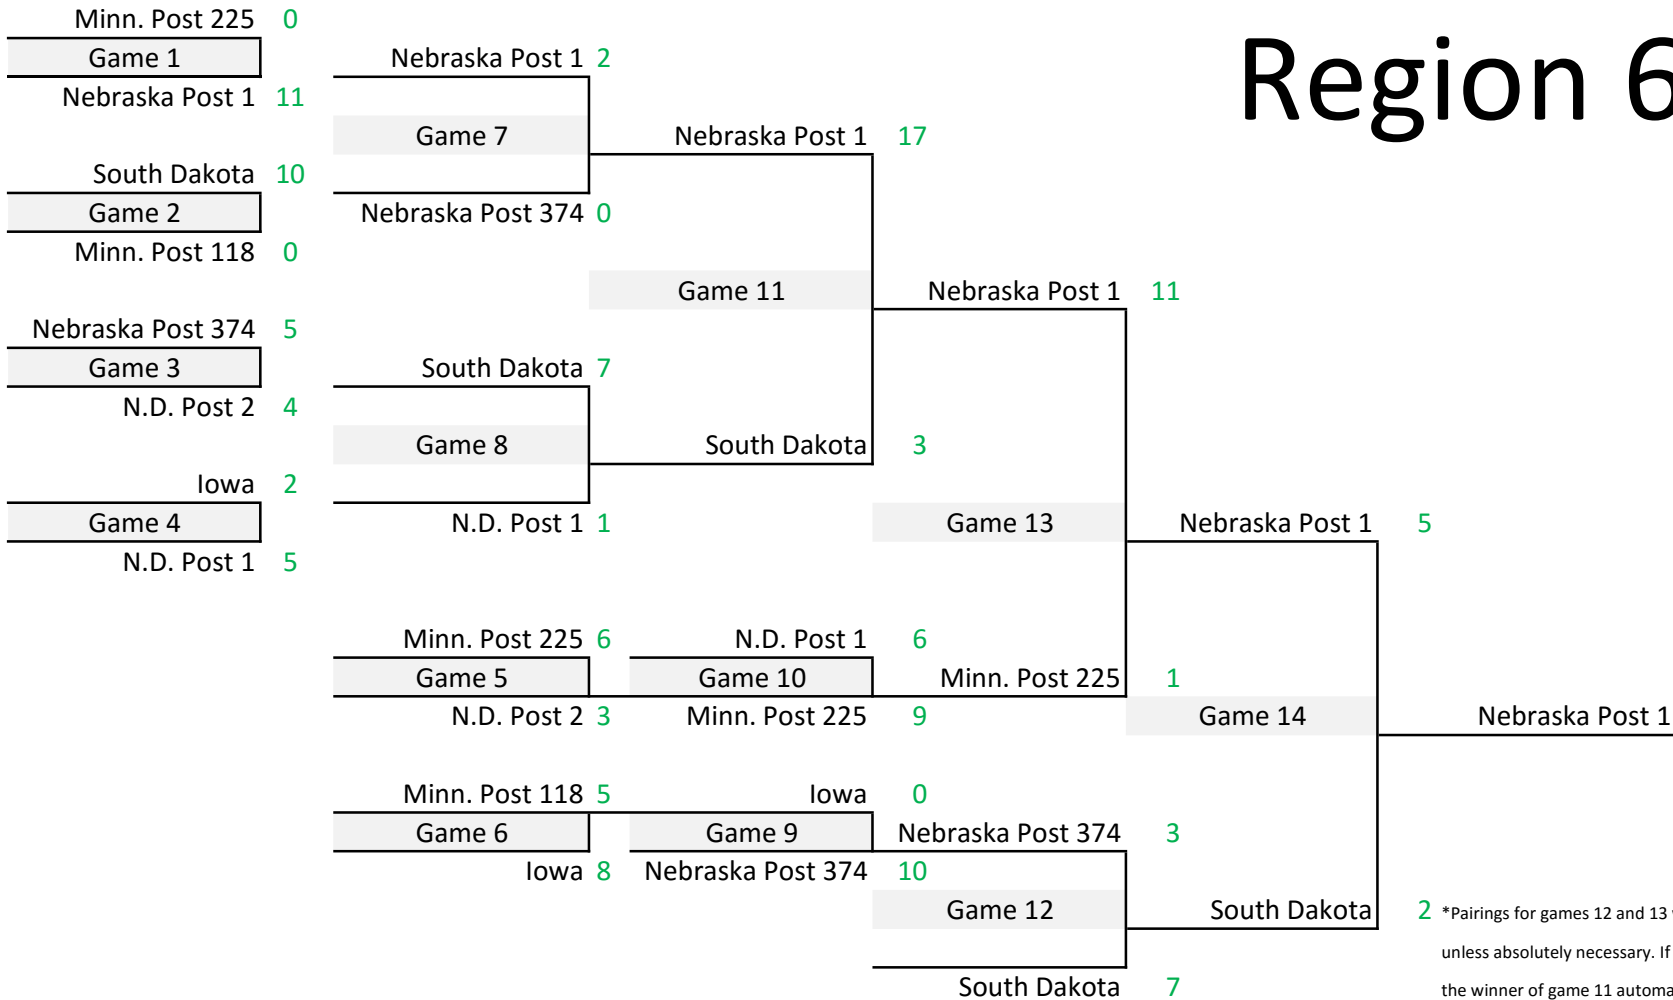

# Region 6

<sup>2</sup> \*Pairings for games 12 and 13 will not match previous opponents unless absolutely necessary. If three teams remain after game 13, the winner of game 11 automatically draws the bye for game 14