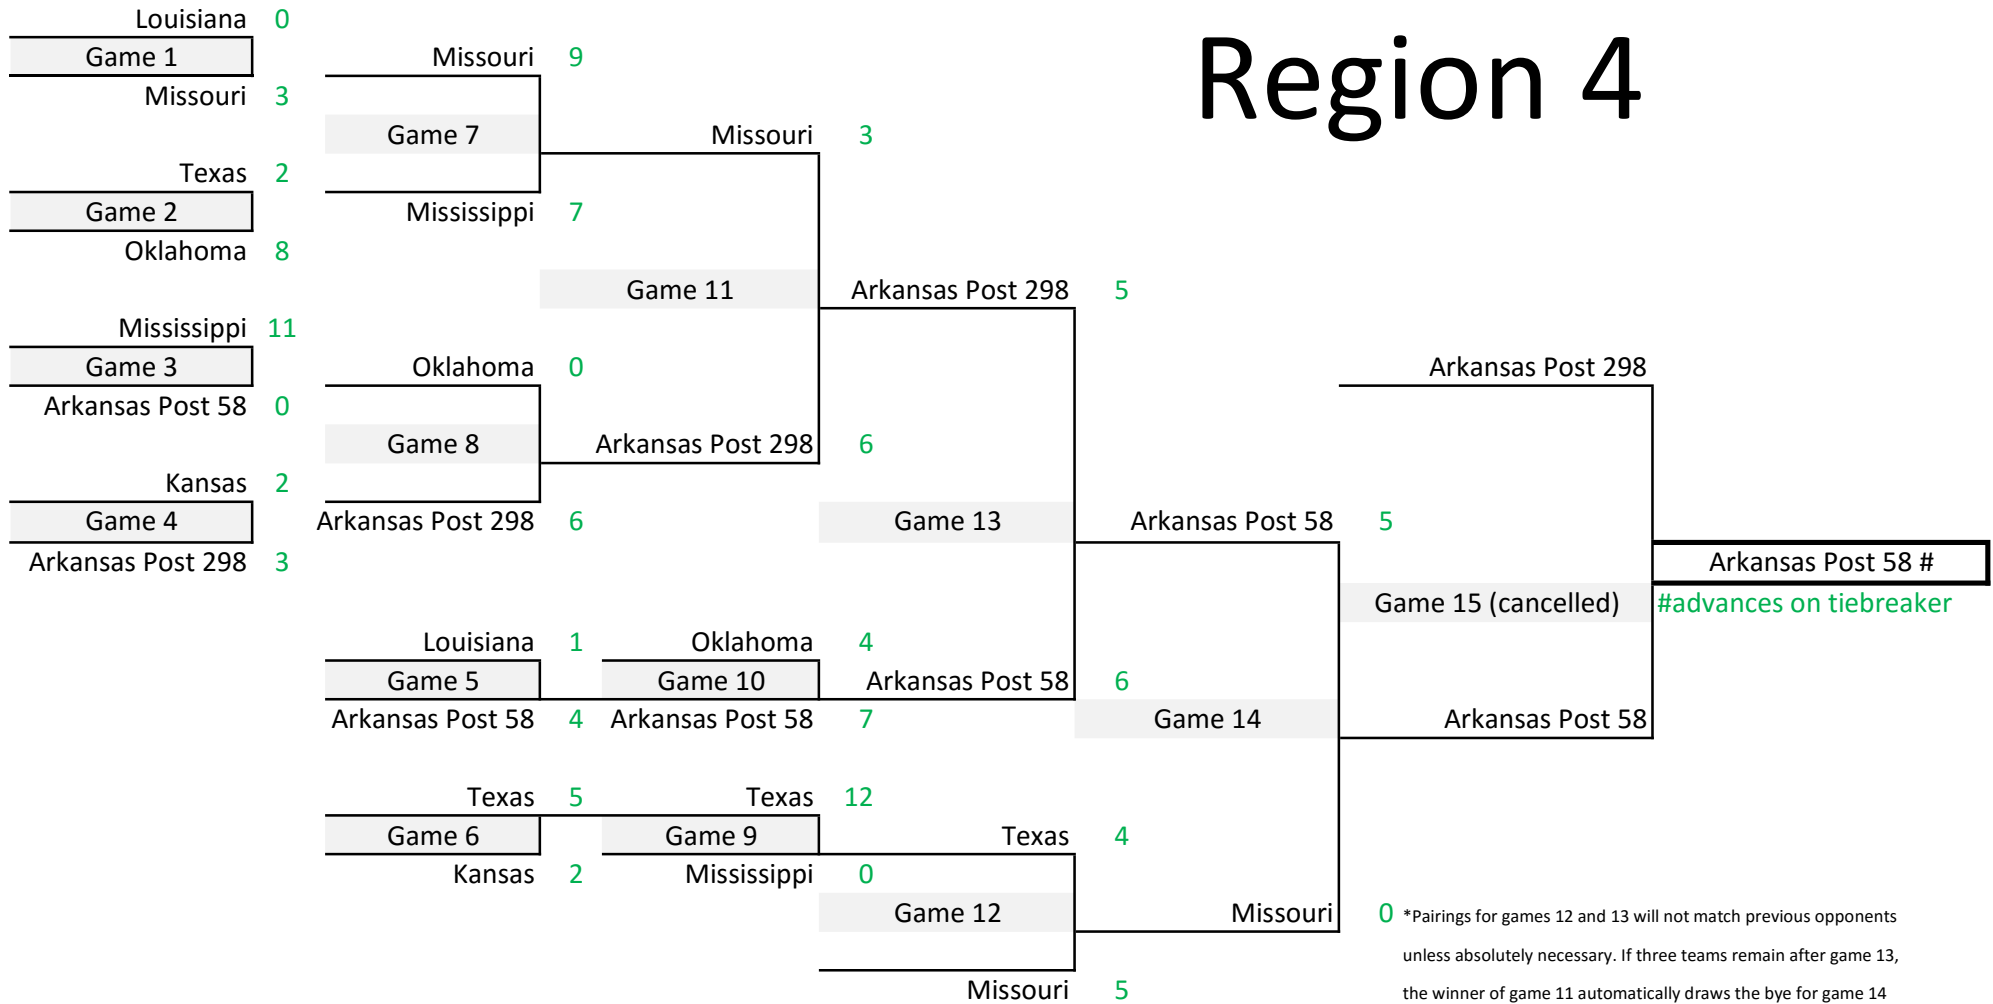

Region 4

0 *Pairings for games 12 and 13 will not match previous opponents unless absolutely necessary. If three teams remain after game 13, the winner of game 11 automatically draws the bye for game 14