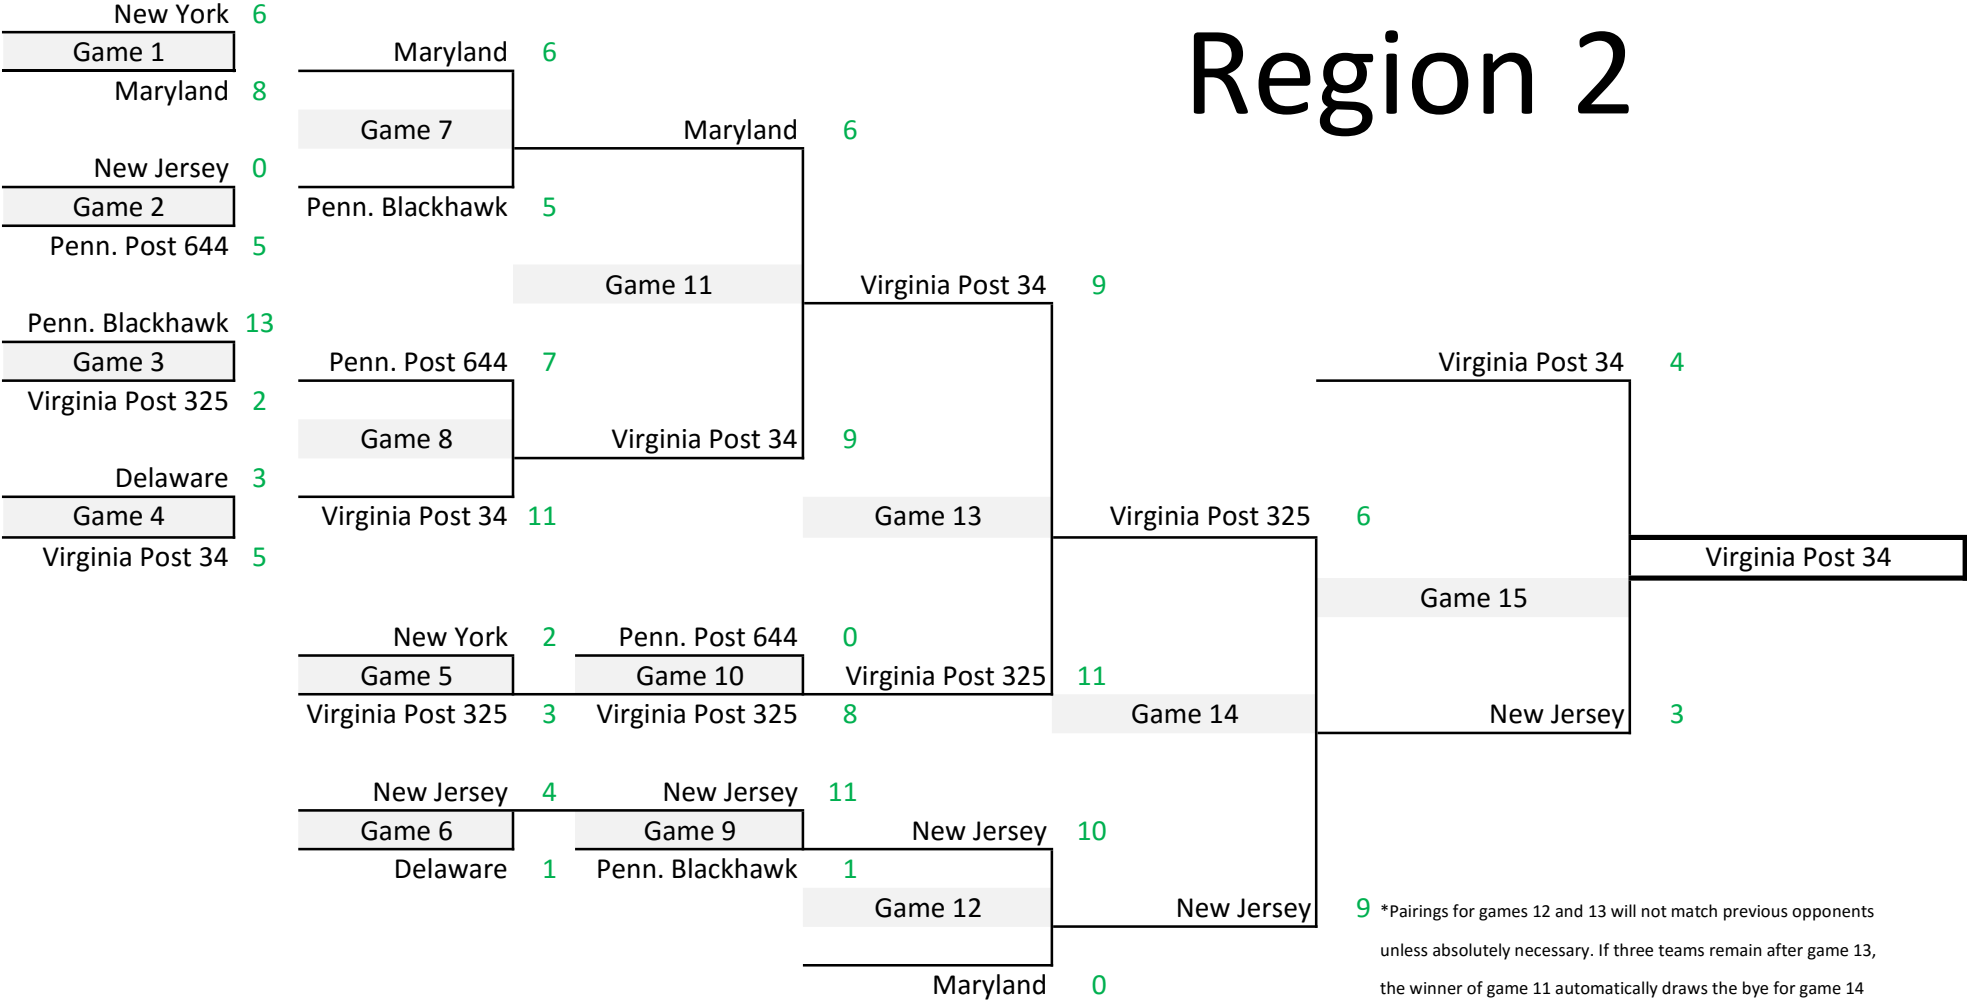

# Region 2

9 \*Pairings for games 12 and 13 will not match previous opponents unless absolutely necessary. If three teams remain after game 13, the winner of game 11 automatically draws the bye for game 14